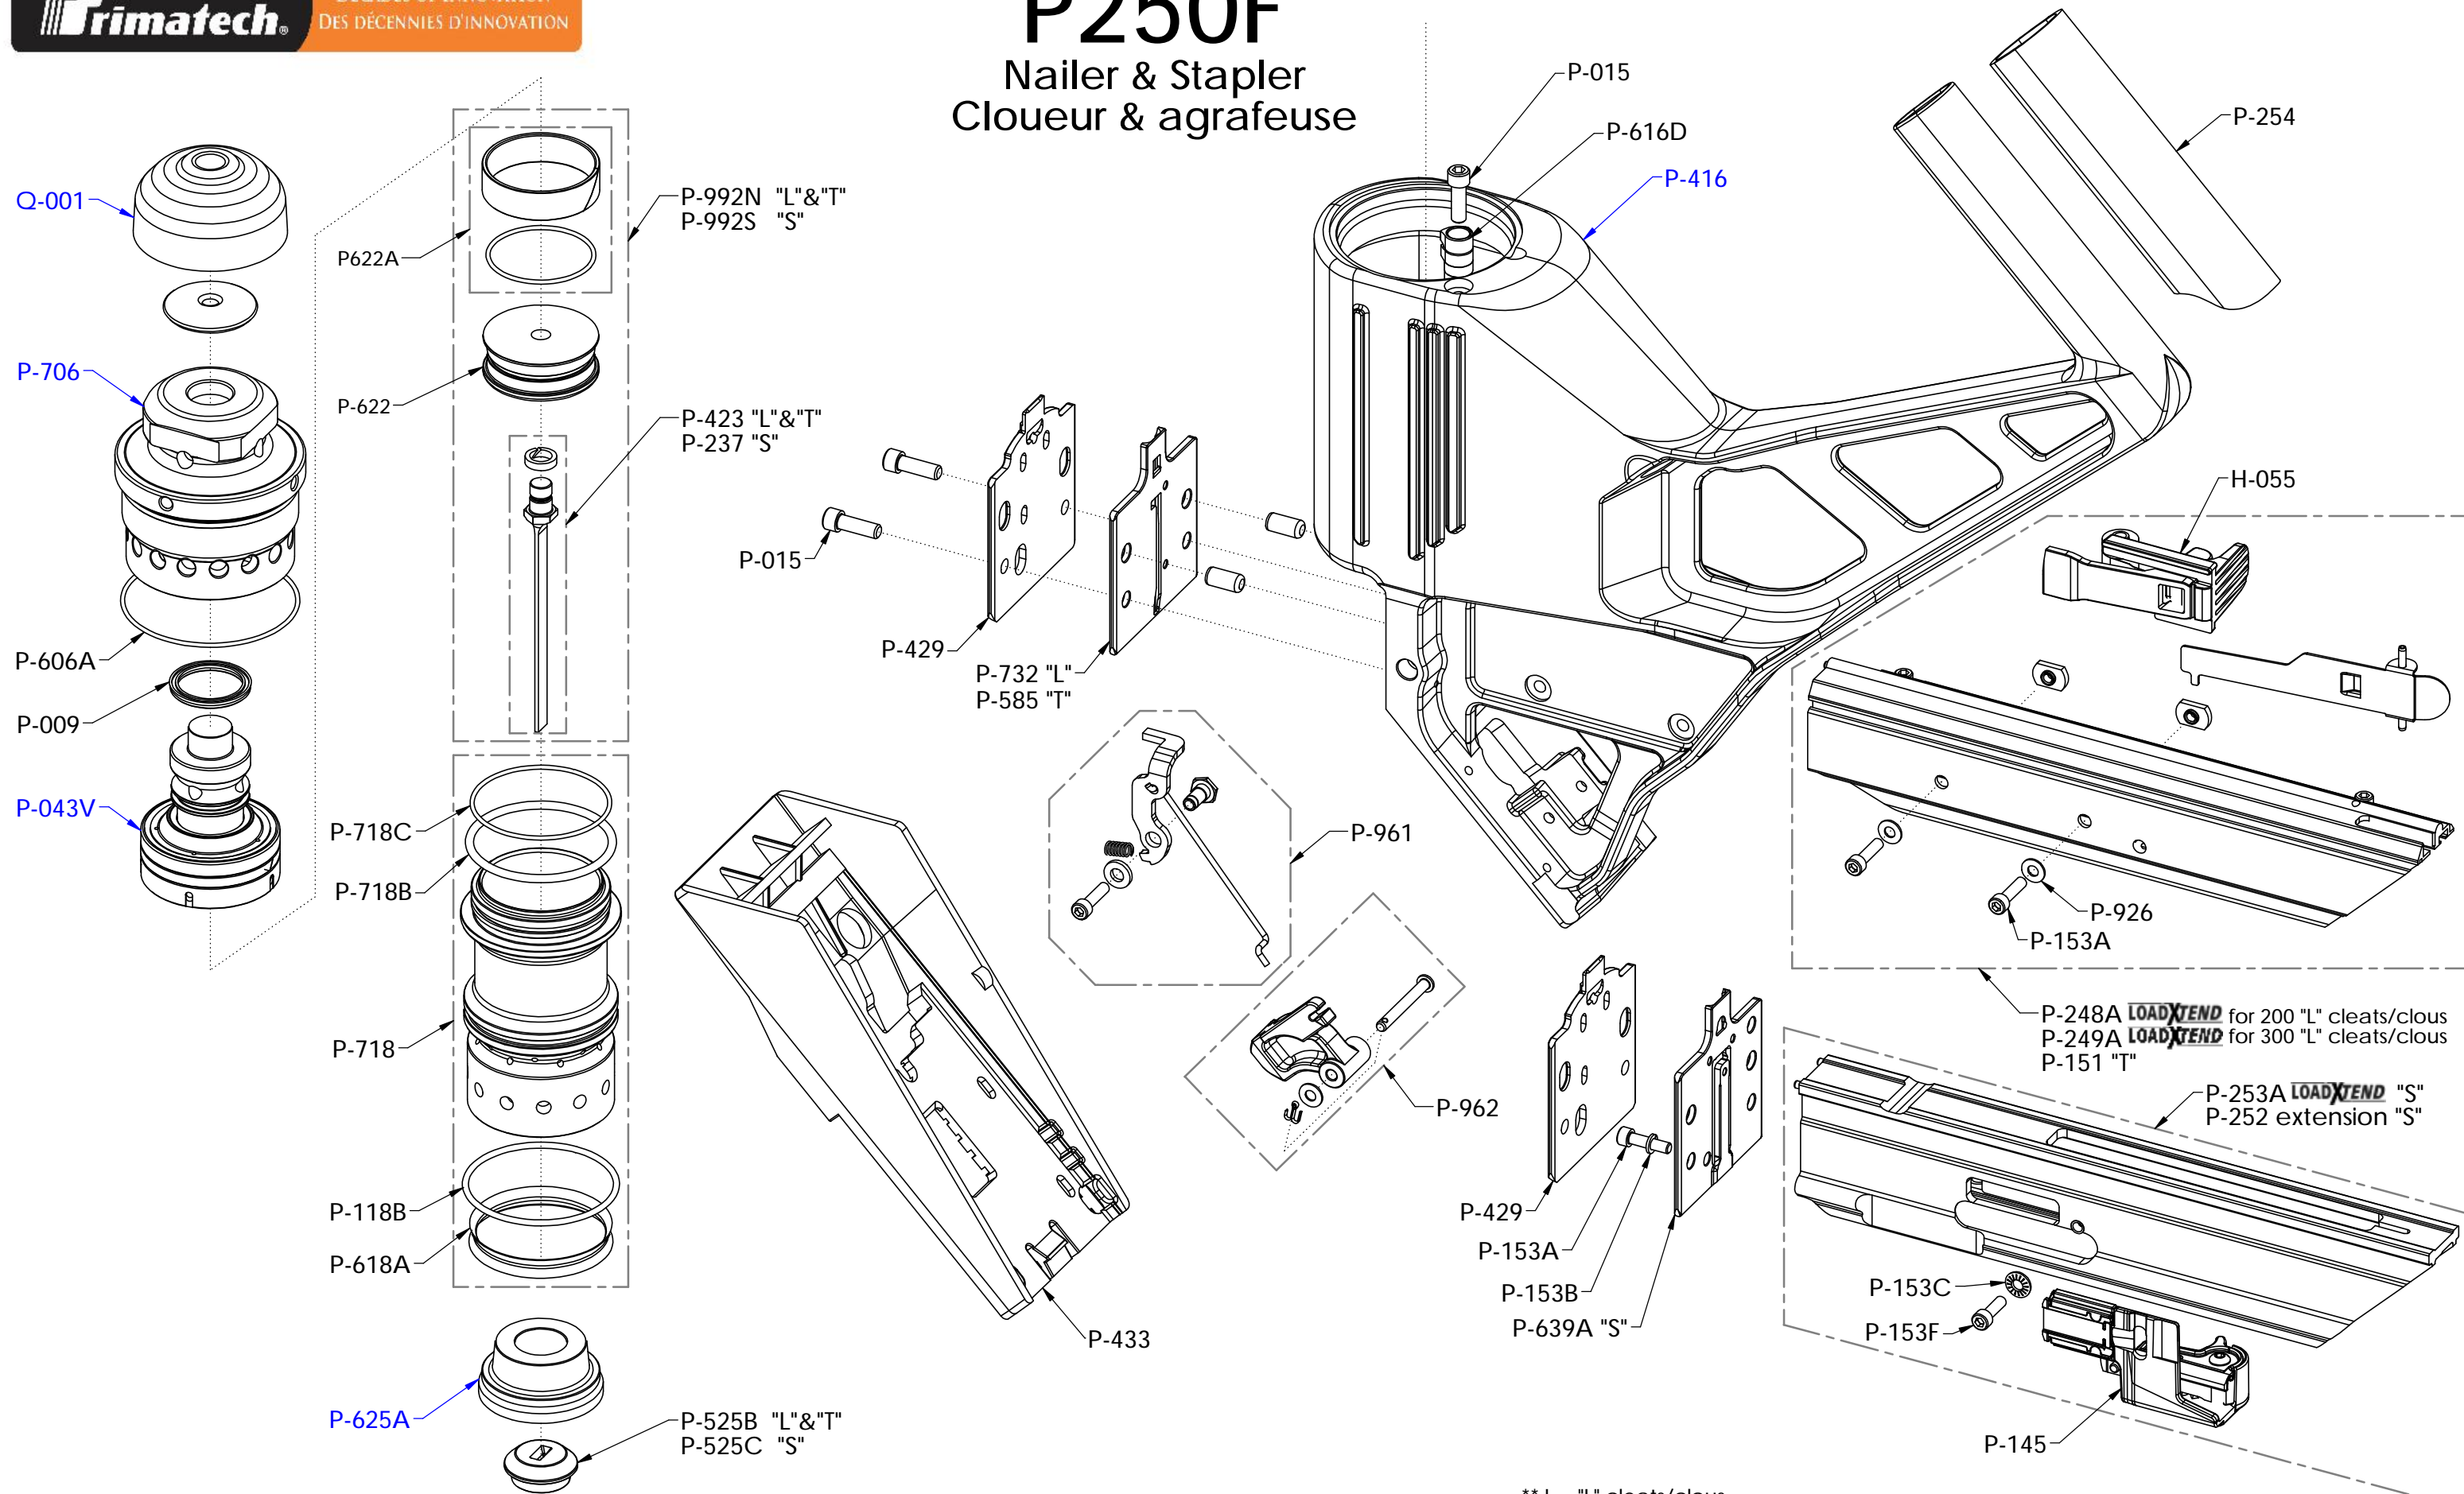

P250F

Nailer & Stapler Cloueur & agrafeuse

** L = "L" cleats/clous
S = staples/agrafes
T = "T" cleats/clous

Parts list at / Liste de pièces
<http://support.primatech.ca>