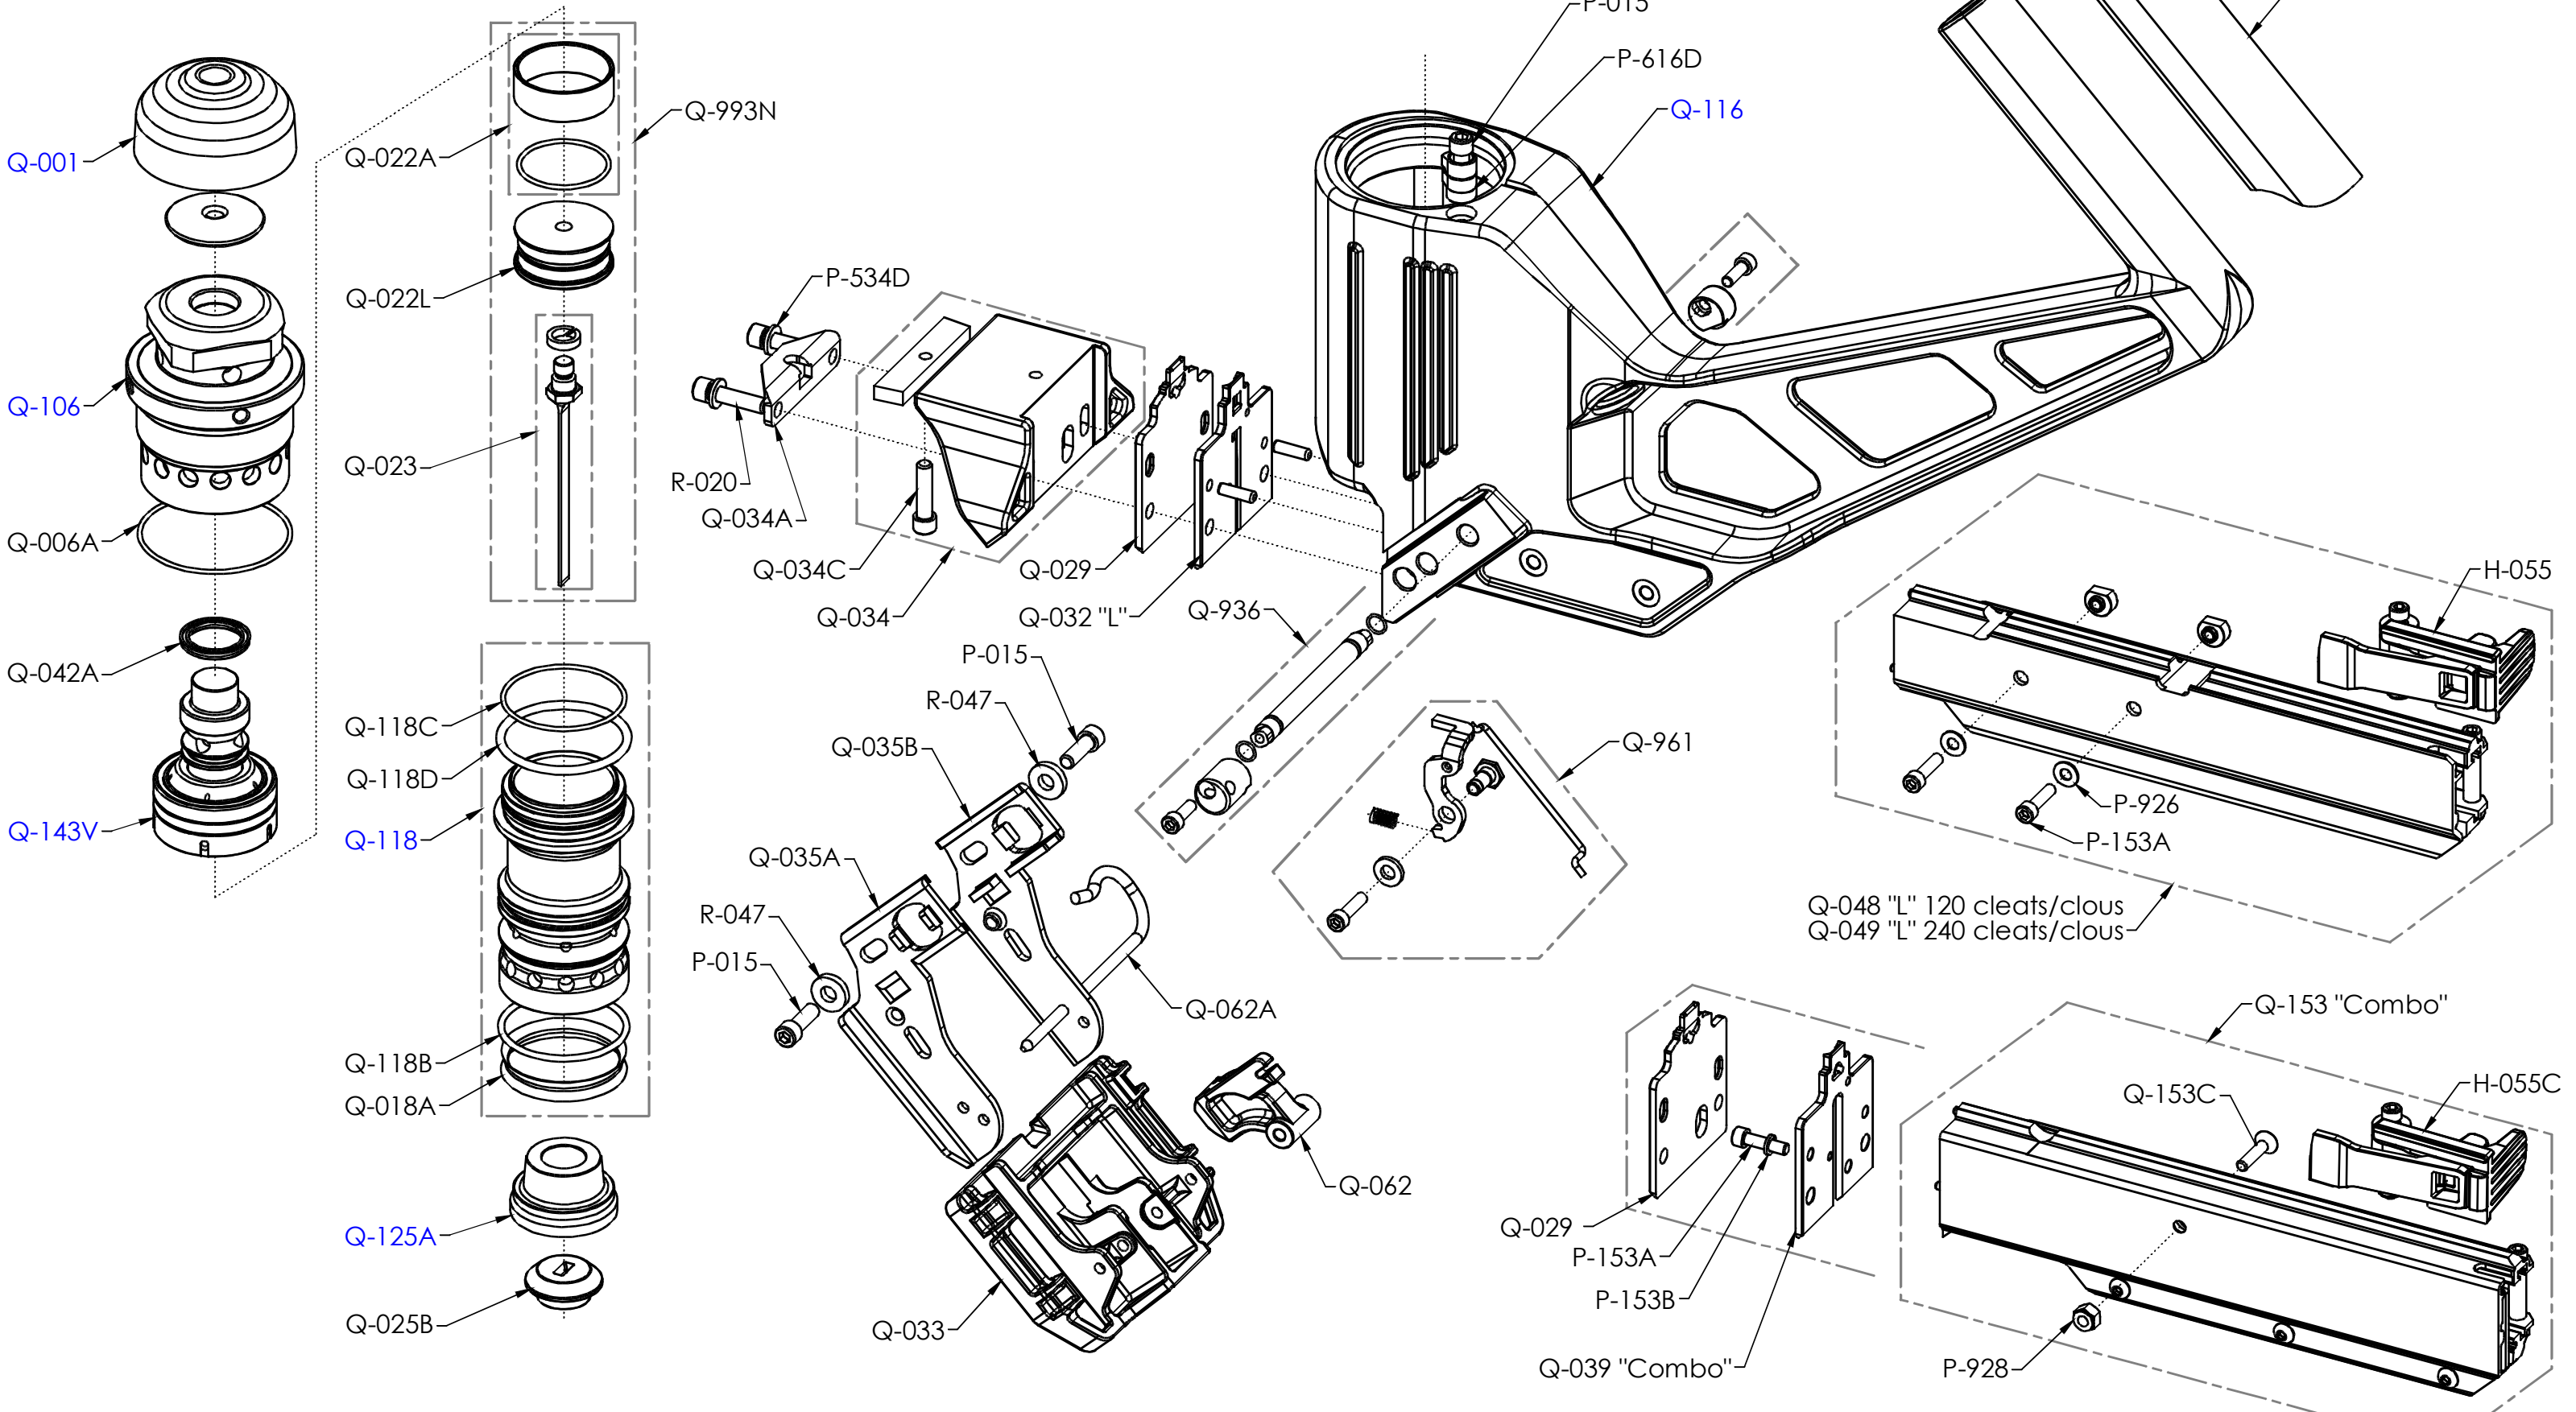

Q550

L = "L" cleats/clous
S = staples/agrafes
Combo = "L"&"S"

Parts list at / Liste de pièces
<http://support.primatech.ca>