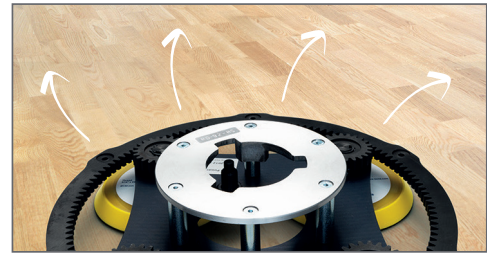

Bona® FlexiSand Power Drive™: The Future of Sanding

Easy to Operate

Direction-free operation allows the machine to be handled with ease, even in narrow spaces. The rotating discs eliminate the risk of drum marks on the hardwood floor and ensure a perfectly flat and smooth surface.

Minimizes edge sanding

The unique system design allows sanding movement exceptionally close to walls. It leaves only about 1" - 2" of surface width that requires manual edge sanding...saving time, labor and money. Use the Bona Dual Edge to complete the edging process in record time.

Cog System for Increased Power

The Bona FlexiSand Power Drive's innovative cog system, with its rotating geared-disc arrangement, delivers significantly more power to the sanding discs for effective bare wood sanding and removal of coatings and stains.

Designed for easy handling and transport

With large wheels and a compact design, the Bona FlexiSand Power Drive can be easily moved between rooms and carried on stairs.

Direction-free sanding for optimum smoothness.