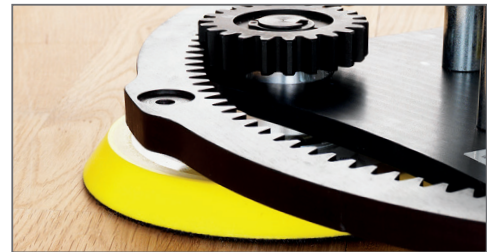

Dynamic cog system for sanding power.